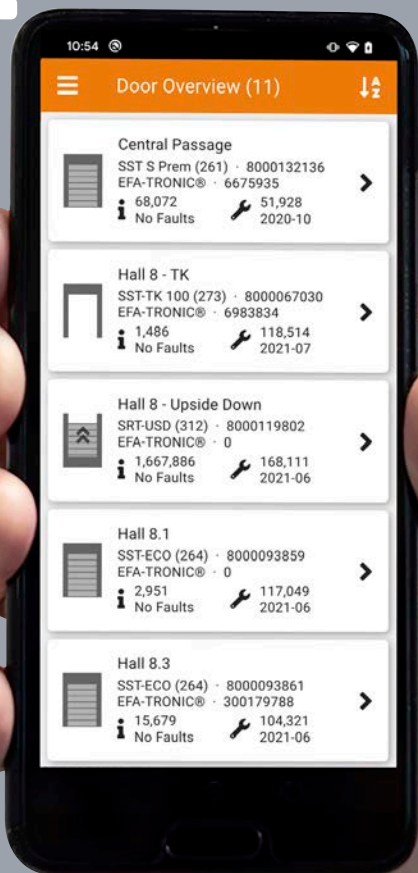

## All your doors at a simple glance

With EFA-SmartConnect® EFAFLEX are providing the IoT solution for your network enabled doors. This simple user-friendly app provides intuitive prompts to real time centralized monitoring, providing the status of your doors. In line with the principle of 'Diagnosis – Service – Maintenance' should any fault occur it's immediately be flagged for preventative action, minimizing downtime, lowering associated operating costs.

## Maximum data security

Thanks to the technology your data security is assured. EFA-SmartConnect® only gathers the data it needs, saving it locally in your network. Throughout the process information remains safe and confidential using state of the art end-to-end encryption. Quite simply, you decide which data you send to your EFAFLEX service partner, with all transmission prompts requiring confirmation.

## Innovation in a small space

The EFA-SmartConnect® module can be installed with the introduction of the app in the door control of almost all doors. It continuously sends status reports to the app and thus allows the direct transmission of incidents or the service requests you have released to EFAFLEX.